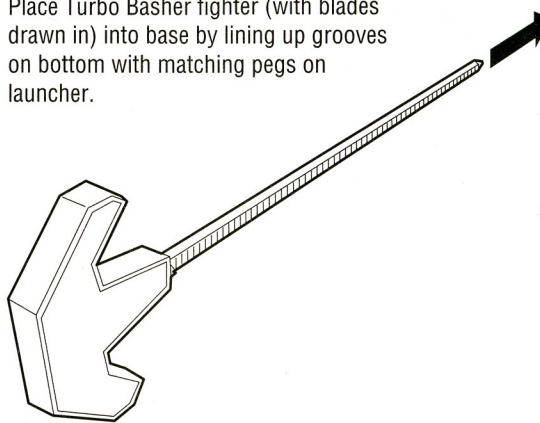

## TURBO BASHERS MICHELANGELO®

1. Hold launcher base in left hand and insert rip cord into slot located underneath. Place Turbo Basher fighter (with blades drawn in) into base by lining up grooves on bottom with matching pegs on launcher.

2. Prepare to fight with the TMNT Turbo Basher by playing it safe! Make sure launcher is far from your face and aim Turbo Basher close to the ground, away from other individuals. Launch by pulling rip cord at a medium speed. Turbo Basher will spin in a counter-clockwise direction and automatically leap off the launcher and into a rigorous spin.