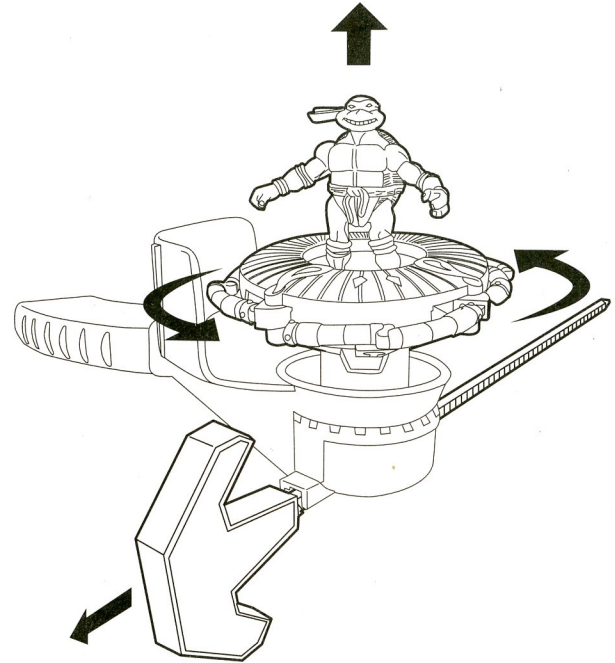

## TURBO BASHERS MICHELANGELO®

1. Hold launcher base in left hand and insert rip cord into slot located underneath. Place Turbo Basher fighter (with blades drawn in) into base by lining up grooves on bottom with matching pegs on launcher.

2. Prepare to fight with the TMNT Turbo Basher by playing it safe! Make sure launcher is far from your face and aim Turbo Basher close to the ground, away from other individuals. Launch by pulling rip cord at a medium speed. Turbo Basher will spin in a counter-clockwise direction and automatically leap off the launcher and into a rigorous spin.