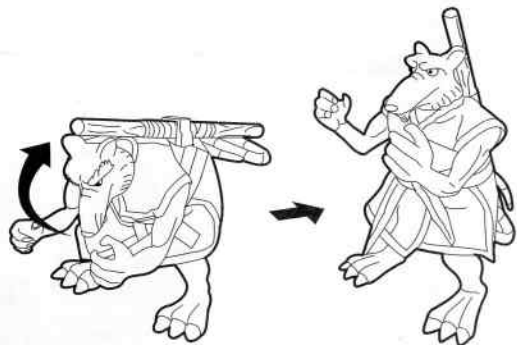

TEENAGE MUTANT NINJA TURTLES®

NINJA ACTION SPLINTER®

Banzai! Ninja Action Splinter at your service! Please follow these instructions in order to help me flip back and land on my feet, ready for any attack! Then learn how to help me break down the door to Shredder's secret lair!

3. And then stand back as I flip backwards and over, as I land on my feet, ready for anything!

1. First, line up both my arms and shoulders with their small yellow lines (check up my sleeve).

2. Now bend me forward at the waist so that my hands nearly touch the ground.

4. Next up is my most important Ninja Action mission - breaking through the door to Shredder's lair! Please assemble the two-piece doorway and set it upright!

5. Position me just as you did in steps 1 and 2. Then place me close to Shredder's door, facing it. Hold the base of the wall and watch me break through the door with my feet!