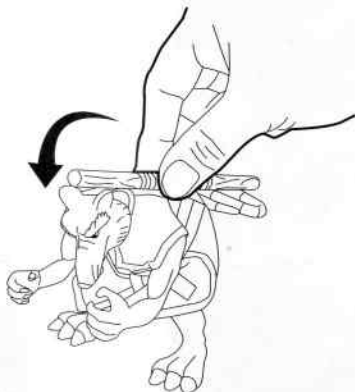

TEENAGE MUTANT NINJA TURTLES®

NINJA ACTION SPLINTER®

Banzai! Ninja Action Splinter at your service! Please follow these instructions in order to help me flip back and land on my feet, ready for any attack! Then learn how to help me break down the door to Shredder's secret lair!

3. And then stand back as I flip backwards and over, as I land on my feet, ready for anything!

1. First, line up both my arms and shoulders with their small yellow lines (check up my sleeve).

2. Now bend me forward at the waist so that my hands nearly touch the ground.

4. Next up is my most important Ninja Action mission - breaking through the door to Shredder's lair! Please assemble the two-piece doorway and set it upright!

5. Position me just as you did in steps 1 and 2. Then place me close to Shredder's door, facing it. Hold the base of the wall and watch me break through the door with my feet!