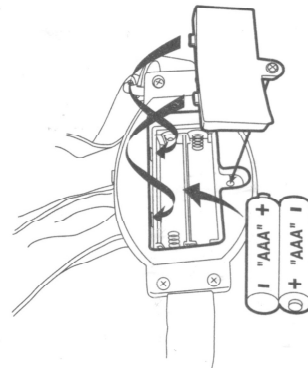

Age 4 and up

Playmates

ASST. NO. 54800
STOCK NO. 54801-54804