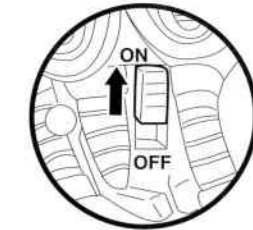

PALEO ATTACK CRAWLER DON INSTRUCTIONS:

1. Get ready for some Paleo Attack Crawler action, Ninja Turtle-style! First, attach the tail and all the legs to the Crawler into their mounting pegs.

4. Turn the Power Switch into the "On" position and watch as your Paleo Attack Crawler stalks forward and whips its tail!

2. Place Paleo Patrol Don into the Crawler seat, put his hands on the control grips, move the Crawler's shin pads over his legs, and swing the cockpit down over Don's body.

3. Depress the Crawler's launcher control button to fire its Mutant Missiles!