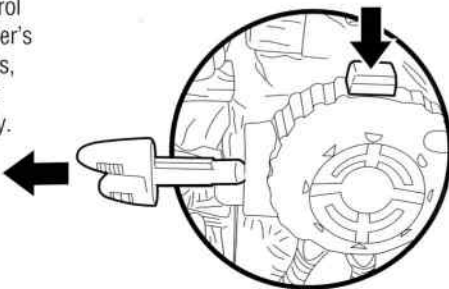

PALEO ATTACK CRAWLER DON INSTRUCTIONS:

1. Get ready for some Paleo Attack Crawler action, Ninja Turtle-style! First, attach the tail and all the legs to the Crawler into their mounting pegs.

4. Turn the Power Switch into the "On" position and watch as your Paleo Attack Crawler stalks forward and whips its tail!

2. Place Paleo Patrol Don into the Crawler seat, put his hands on the control grips, move the Crawler's shin pads over his legs, and swing the cockpit down over Don's body.

3. Depress the Crawler's launcher control button to fire its Mutant Missiles!