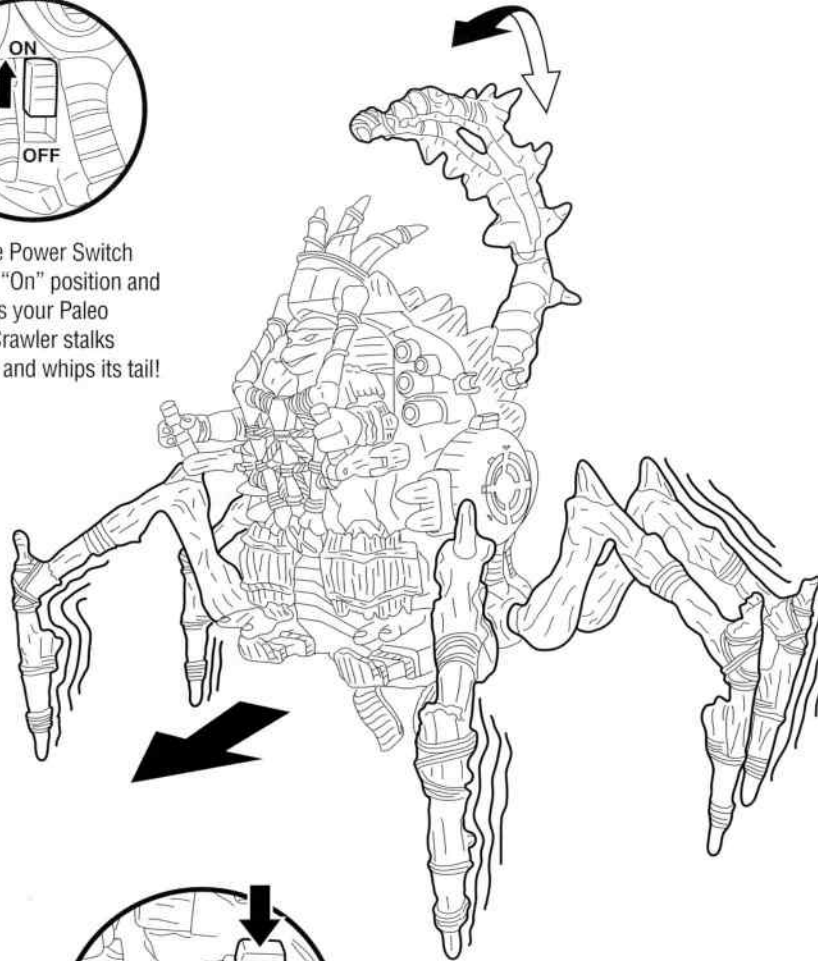

PALEO ATTACK CRAWLER DON INSTRUCTIONS:

1. Get ready for some Paleo Attack Crawler action, Ninja Turtle-style! First, attach the tail and all the legs to the Crawler into their mounting pegs.

4. Turn the Power Switch into the "On" position and watch as your Paleo Attack Crawler stalks forward and whips its tail!

2. Place Paleo Patrol Don into the Crawler seat, put his hands on the control grips, move the Crawler's shin pads over his legs, and swing the cockpit down over Don's body.

3. Depress the Crawler's launcher control button to fire its Mutant Missiles!