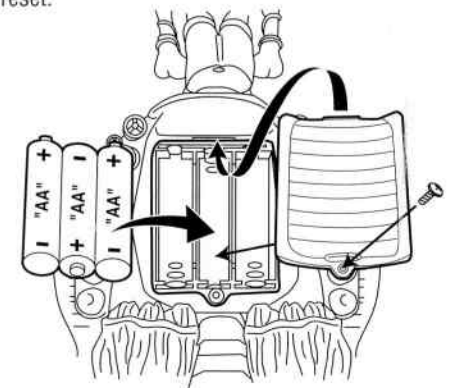

Age 4 and up

Playmates ASST. NO. 54970
STOCK NO. 54975

Do not use projectiles other than those provided by the toy.

Teenage Mutant Ninja Turtles® © 2006 Mirage Studios, Inc. Teenage Mutant Ninja Turtles®, Leonardo®, Michelangelo®, Donatello®, Raphael®, Splinter®, Shredder®, and April O'Neil® are registered trademarks of Mirage Studios, Inc. All Rights Reserved. PRINTED IN CHINA.

⚠ WARNING: CHOKING HAZARD
Small parts. Not for Children under 3 years.