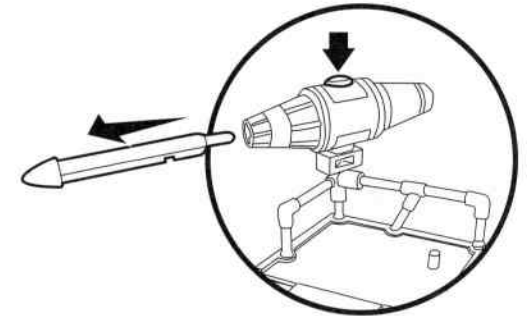

2. Press down on the button atop the barrel unit and fire away!