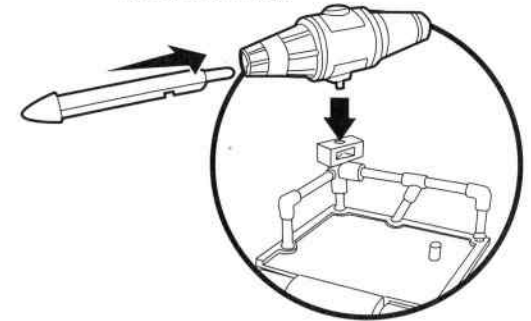

BATTLE SHELL TRANSFORMING VEHICLE PLAYSET

INSTRUCTIONS:

To assemble the playset:

1. Connect the floor ramp to the base of the open door.

2. Connect the roof ramp to the open roof.

To transform playset to vehicle:

The floor ramp is closed upwards, the roof ramp is closed downwards, and then the rooftop is closed downwards towards the front of the Battle Shell.

To assemble launcher to fire:

1. Place the missile into the missile launcher barrel unit, then mount the barrel's base onto the roof ramp.