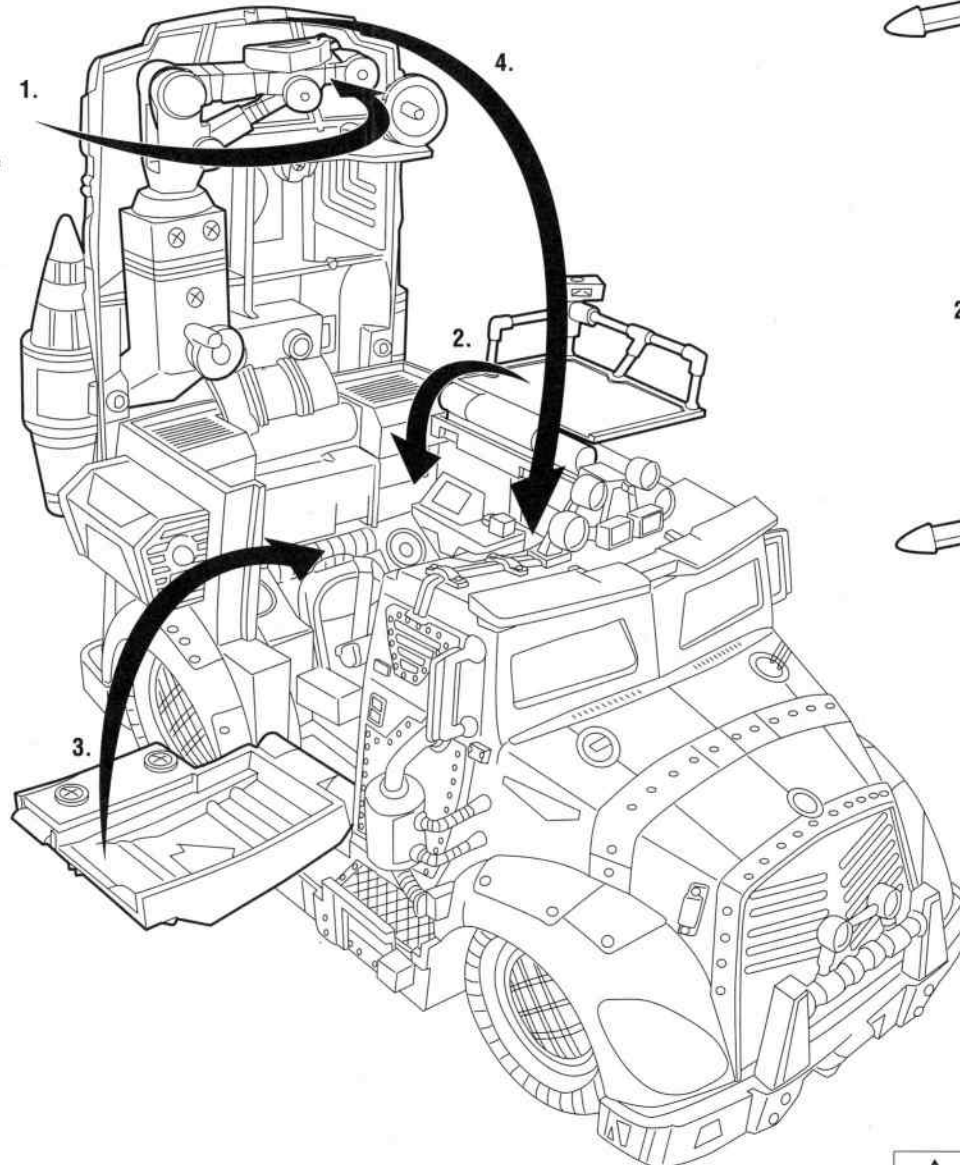

BATTLE SHELL TRANSFORMING VEHICLE PLAYSET

INSTRUCTIONS:

To assemble the playset:

1. Connect the floor ramp to the base of the open door.

2. Connect the roof ramp to the open roof.

To transform playset to vehicle:

The floor ramp is closed upwards, the roof ramp is closed downwards, and then the rooftop is closed downwards towards the front of the Battle Shell.

To assemble launcher to fire:

1. Place the missile into the missile launcher barrel unit, then mount the barrel's base onto the roof ramp.