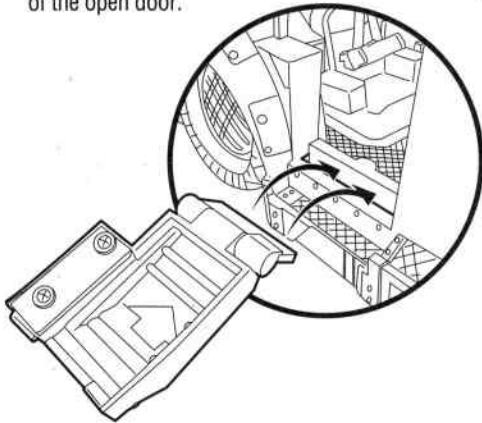

BATTLE SHELL TRANSFORMING VEHICLE PLAYSET

INSTRUCTIONS:

To assemble the playset:

1. Connect the floor ramp to the base of the open door.

2. Connect the roof ramp to the open roof.

To transform playset to vehicle:

The floor ramp is closed upwards, the roof ramp is closed downwards, and then the rooftop is closed downwards towards the front of the Battle Shell.

To assemble launcher to fire:

1. Place the missile into the missile launcher barrel unit, then mount the barrel's base onto the roof ramp.