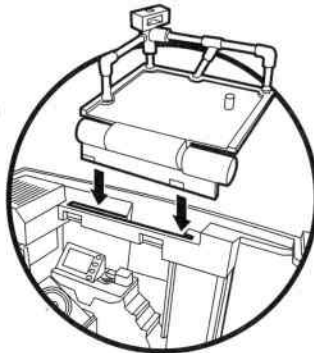

BATTLE SHELL TRANSFORMING VEHICLE PLAYSET

INSTRUCTIONS:

To assemble the playset:

1. Connect the floor ramp to the base of the open door.

2. Connect the roof ramp to the open roof.

To transform playset to vehicle:

The floor ramp is closed upwards, the roof ramp is closed downwards, and then the rooftop is closed downwards towards the front of the Battle Shell.

To assemble launcher to fire:

1. Place the missile into the missile launcher barrel unit, then mount the barrel's base onto the roof ramp.