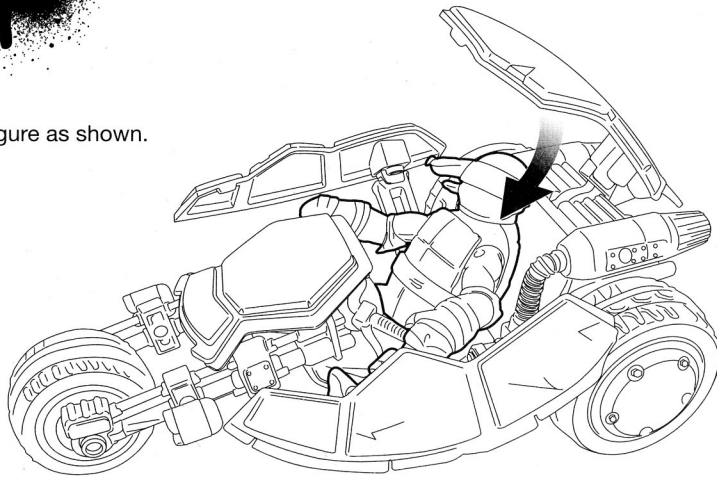

**nickelodeon™**  
**TEENAGE MUTANT NINJA**  
**TURTLES™**

**NINJA**  
**STEALTH BIKE**

1. Insert figure as shown.

2. Adjust foot pegs to fit Turtle figure and close top.

**Stealth Mode (Closed)**

Foot pegs adjust forward or back to fit each Turtle figure.

Pieces snap on as shown.

3. Press down on back tab as shown for quick ninja battle deployment.

**Battle Deployment Mode (Open)**

Ages 4 and up  
 Asst. #94000  
 Item #94001

For more detailed instruction information visit [www.Playmatestoys.com](http://www.Playmatestoys.com)