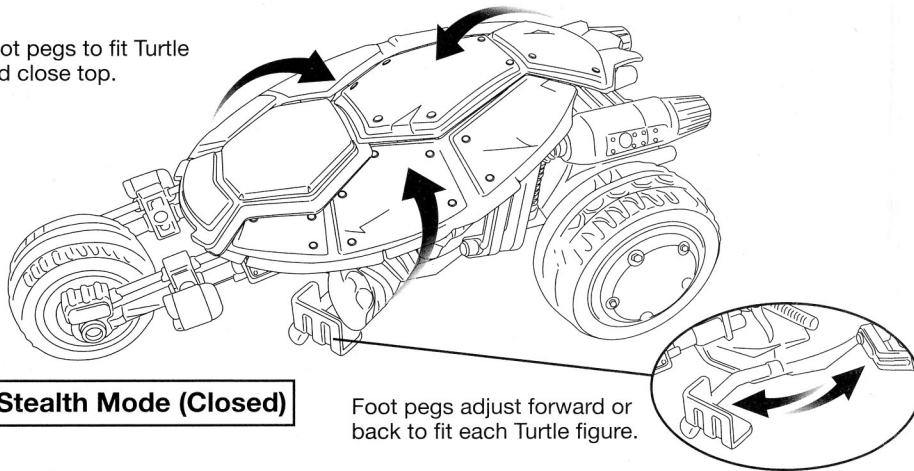

**nickelodeon™**  
**TEENAGE MUTANT NINJA**  
**TURTLES™**

**NINJA**  
**STEALTH BIKE**

1. Insert figure as shown.

2. Adjust foot pegs to fit Turtle figure and close top.

**Stealth Mode (Closed)**

Foot pegs adjust forward or back to fit each Turtle figure.

Pieces snap on as shown.

3. Press down on back tab as shown for quick ninja battle deployment.

**Battle Deployment Mode (Open)**

Ages 4 and up  
 Asst. #94000  
 Item #94001

For more detailed instruction information visit [www.Playmatestoys.com](http://www.Playmatestoys.com)