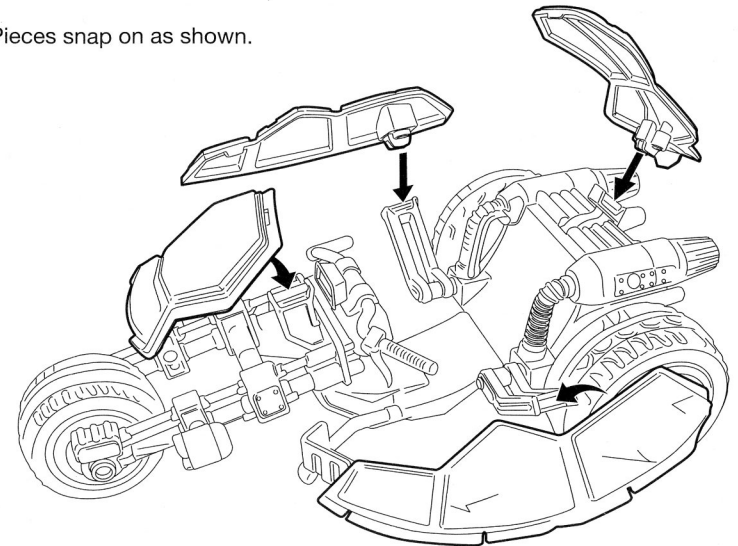

**nickelodeon™**  
**TEENAGE MUTANT NINJA**  
**TURTLES™**

**NINJA**  
**STEALTH BIKE**

1. Insert figure as shown.

2. Adjust foot pegs to fit Turtle figure and close top.

**Stealth Mode (Closed)**

Foot pegs adjust forward or back to fit each Turtle figure.

Pieces snap on as shown.

3. Press down on back tab as shown for quick ninja battle deployment.

**Battle Deployment Mode (Open)**

Ages 4 and up  
 Asst. #94000  
 Item #94001

For more detailed instruction information visit [www.Playmatestoys.com](http://www.Playmatestoys.com)