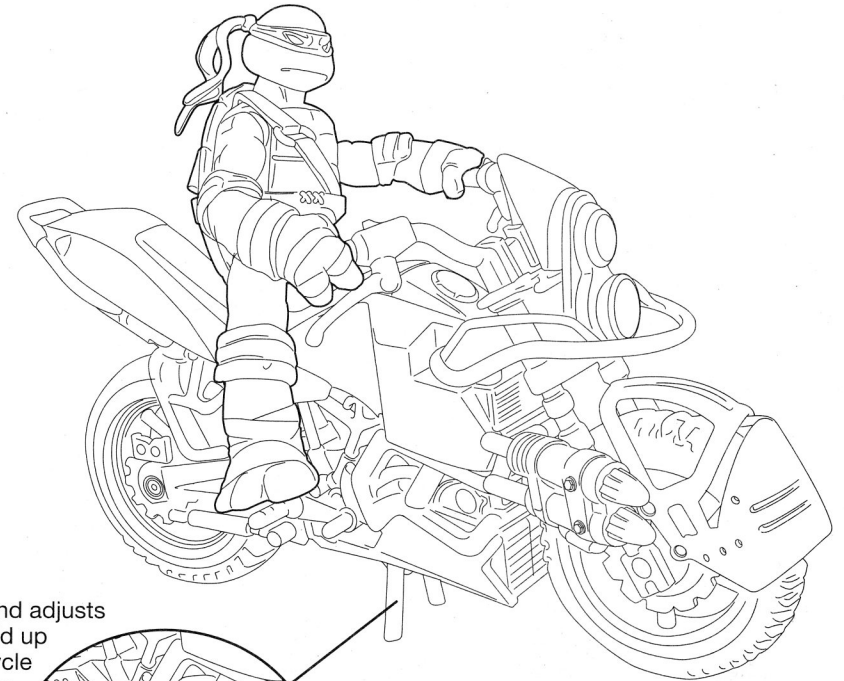

**nickelodeon™**  
**TEENAGE MUTANT NINJA**  
**TURTLES™**

**MMX CYCLE**

Attach parts as shown.

1. Insert missiles as shown.

2. Flick missiles one at a time for extra fire power.  
 Important: Do not fire at people, animals or at eyes or face.  
 Do not use projectile other than that provided with this toy.

The kickstand adjusts down to hold up the motorcycle or adjusts up for easy riding.

For more detailed instruction information visit [www.Playmatestoys.com](http://www.Playmatestoys.com)  
 Figure sold separately.