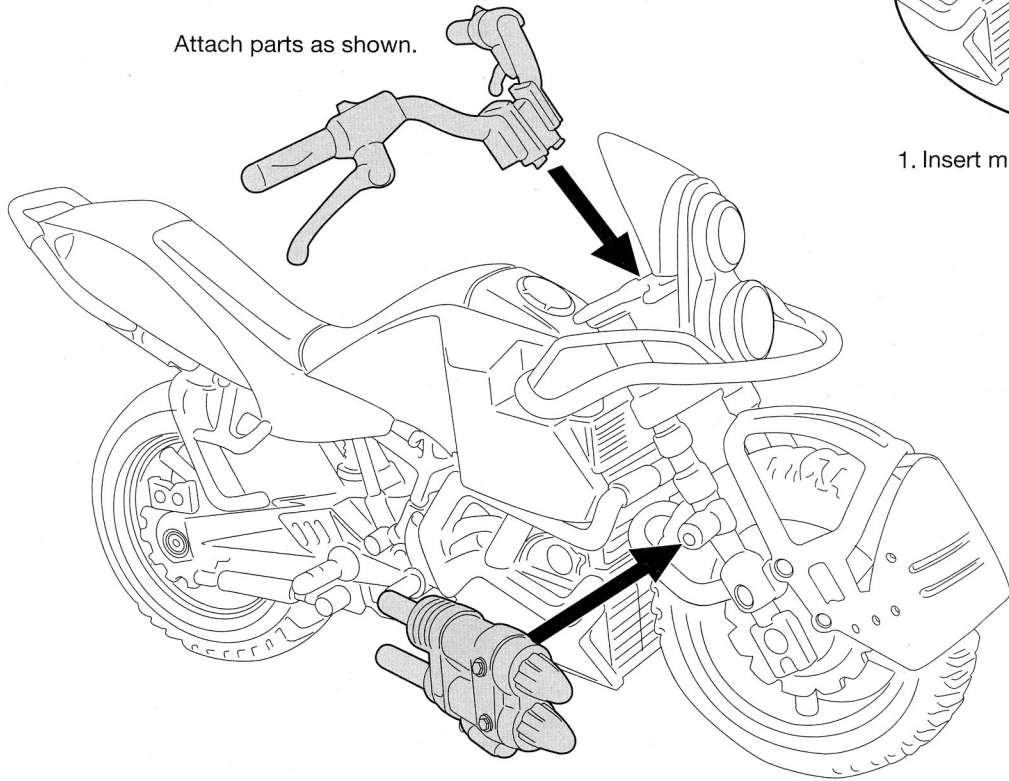

**nickelodeon™**  
**TEENAGE MUTANT NINJA**  
**TURTLES™**

**MMX CYCLE**

Attach parts as shown.

1. Insert missiles as shown.

2. Flick missiles one at a time for extra fire power.  
 Important: Do not fire at people, animals or at eyes or face.  
 Do not use projectile other than that provided with this toy.

The kickstand adjusts down to hold up the motorcycle or adjusts up for easy riding.

For more detailed instruction information visit [www.Playmatestoys.com](http://www.Playmatestoys.com)  
 Figure sold separately.