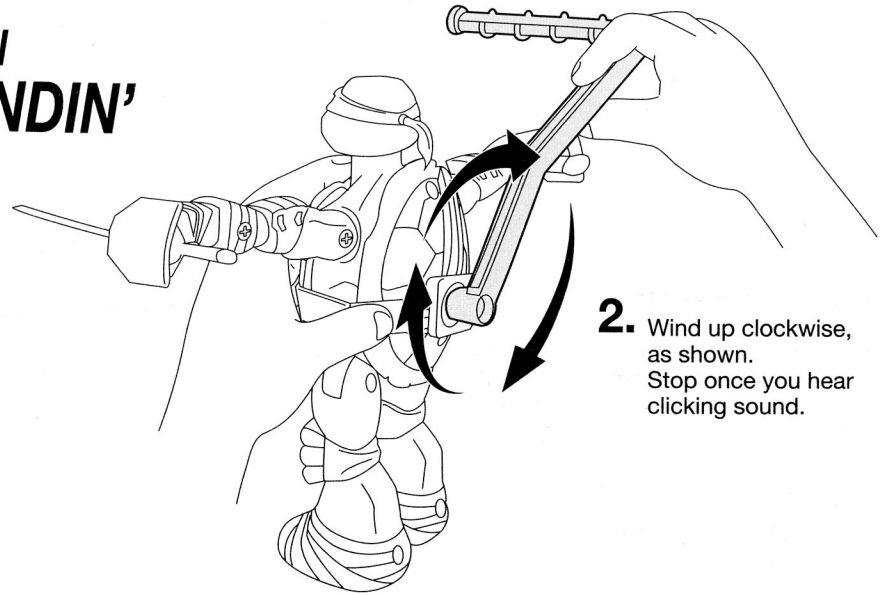

nickelodeon™
TEENAGE MUTANT NINJA
TURTLES™

NINJA ACTION
SUPER SIDEWINDIN'
LEO

1. Attach weapon in hands as shown.

2. Wind up clockwise, as shown. Stop once you hear clicking sound.

3. Set figure down, making sure brace is sitting flat on surface, as shown. Press down on Turtle head to activate Ninja Action!