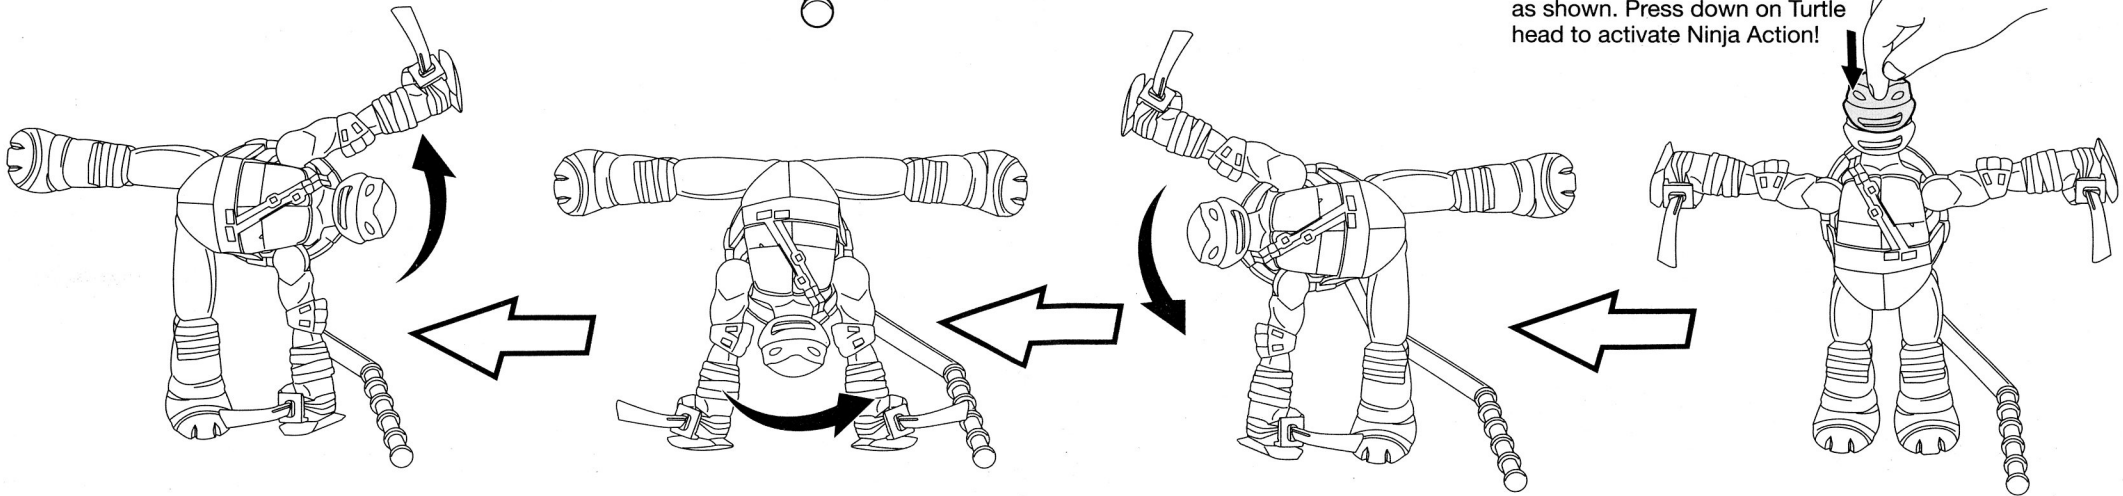

nickelodeon™
TEENAGE MUTANT NINJA
TURTLES™

NINJA ACTION
SUPER SIDEWINDIN'
LEO

1. Attach weapon in hands as shown.

2. Wind up clockwise, as shown. Stop once you hear clicking sound.

3. Set figure down, making sure brace is sitting flat on surface, as shown. Press down on Turtle head to activate Ninja Action!