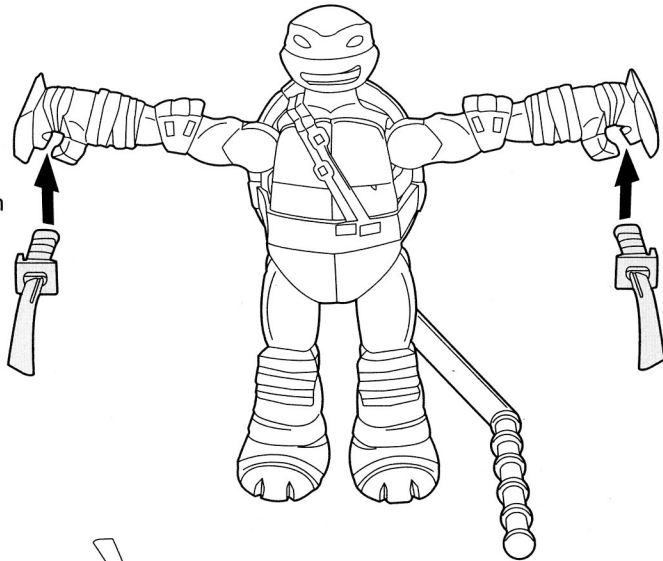

nickelodeon™
TEENAGE MUTANT NINJA
TURTLES™

NINJA ACTION
SUPER SIDEWINDIN'
LEO

1. Attach weapon in hands as shown.

2. Wind up clockwise, as shown. Stop once you hear clicking sound.

3. Set figure down, making sure brace is sitting flat on surface, as shown. Press down on Turtle head to activate Ninja Action!