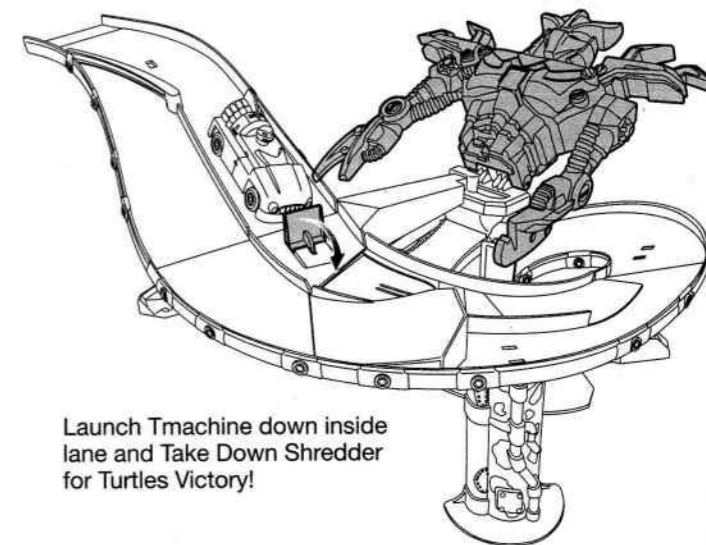

TEENAGE MUTANT NINJA TURTLES™

TURTLES' REVENGE

Assembly:

5 Attach Shredder at 5A and 5B.

Features:

1. Launch Tmachine vehicle on outside lane to avoid Shredder.

2. Launch Tmachine vehicle on inside lane and escape below!

Set Crushing Arm:

A. Lift arm and Highway piece up to lock in place.

If arm is already up attach Highway piece as shown.

For more detailed instructions visit www.Playmatestoys.com

Ages 3 and up
Asst. #97960
Item #97961