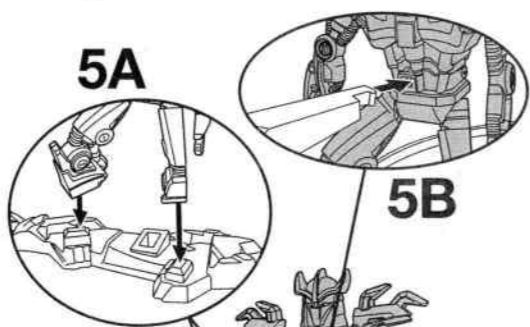

TEENAGE MUTANT NINJA TURTLES™

TURTLES' REVENGE

Assembly:

5 Attach Shredder at 5A and 5B.

Features:

1. Launch Tmachine vehicle on outside lane to avoid Shredder.

2. Launch Tmachine vehicle on inside lane and escape below!

Set Crushing Arm:

A. Lift arm and Highway piece up to lock in place.

If arm is already up attach Highway piece as shown.

For more detailed instructions visit www.Playmatestoys.com

Ages 3 and up
Asst. #97960
Item #97961