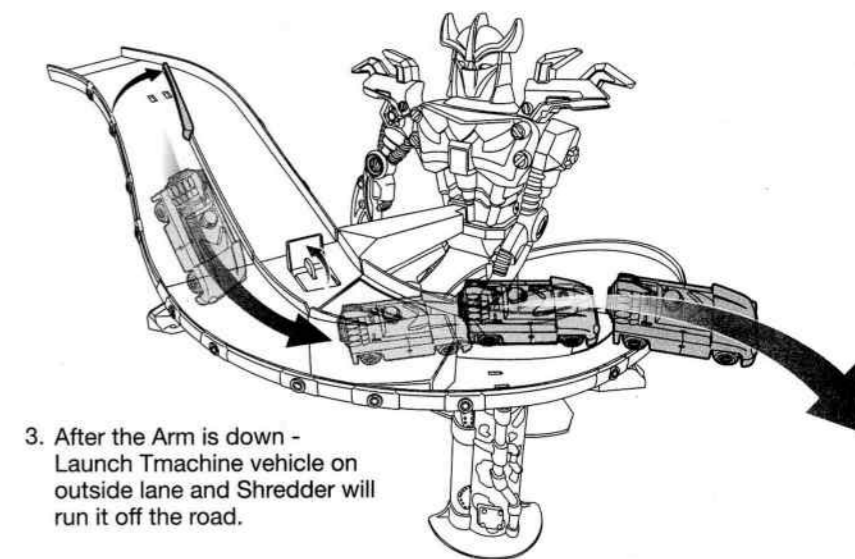

TEENAGE MUTANT NINJA TURTLES™

TURTLES' REVENGE

Assembly:

5 Attach Shredder at 5A and 5B.

Features:

1. Launch Tmachine vehicle on outside lane to avoid Shredder.

2. Launch Tmachine vehicle on inside lane and escape below!

Set Crushing Arm:

A. Lift arm and Highway piece up to lock in place.

If arm is already up attach Highway piece as shown.

For more detailed instructions visit www.Playmatestoys.com

Ages 3 and up
Asst. #97960
Item #97961