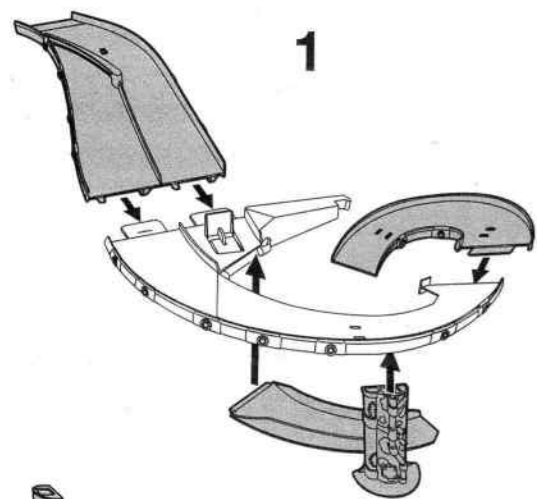

TEENAGE MUTANT NINJA TURTLES™

TURTLES' REVENGE

Assembly:

5 Attach Shredder at 5A and 5B.

Features:

1. Launch Tmachine vehicle on outside lane to avoid Shredder.

2. Launch Tmachine vehicle on inside lane and escape below!

Set Crushing Arm:

A. Lift arm and Highway piece up to lock in place.

If arm is already up attach Highway piece as shown.

For more detailed instructions visit www.Playmatestoys.com

Ages 3 and up
Asst. #97960
Item #97961