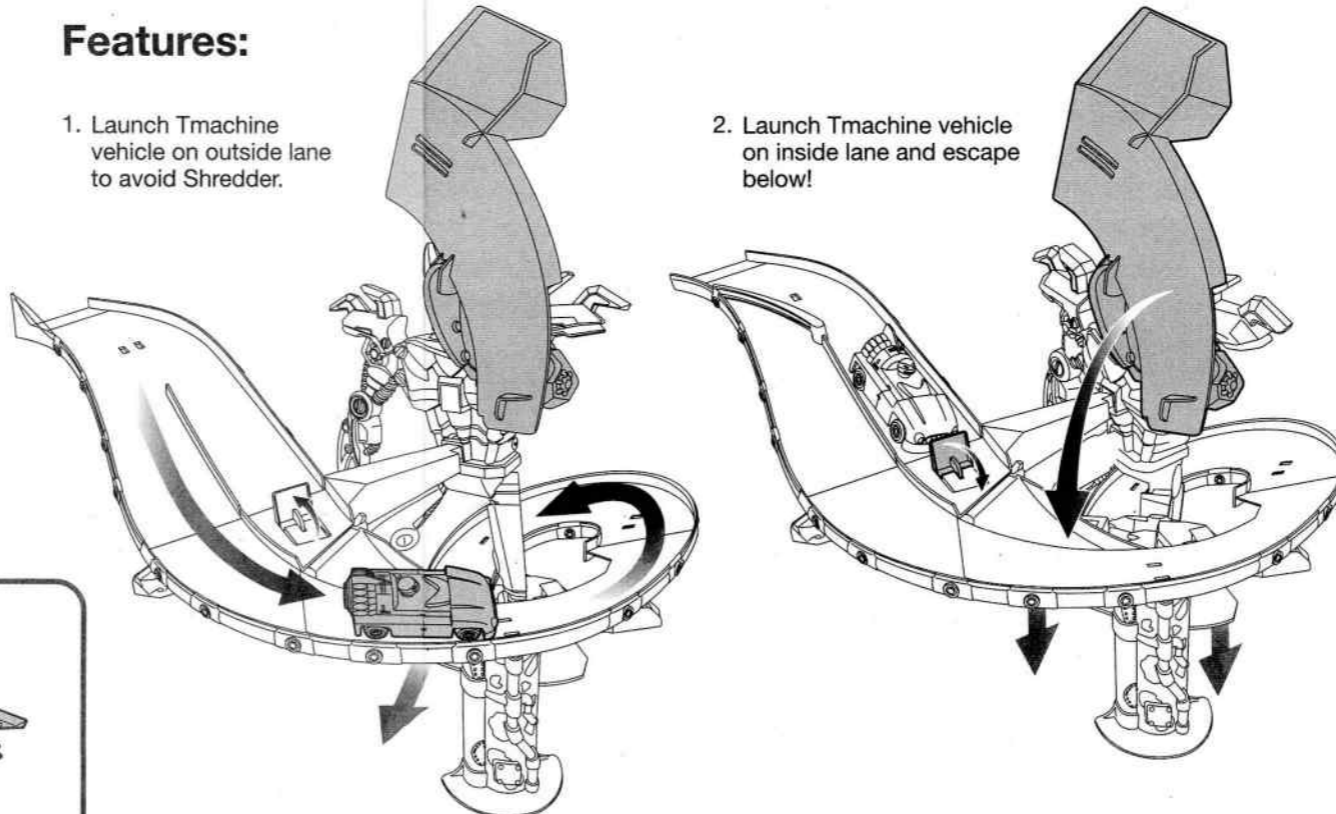

TEENAGE MUTANT NINJA TURTLES™

TURTLES' REVENGE

Assembly:

5 Attach Shredder at 5A and 5B.

Features:

1. Launch Tmachine vehicle on outside lane to avoid Shredder.

2. Launch Tmachine vehicle on inside lane and escape below!

Set Crushing Arm:

A. Lift arm and Highway piece up to lock in place.

If arm is already up attach Highway piece as shown.

For more detailed instructions visit www.Playmatestoys.com

Ages 3 and up
Asst. #97960
Item #97961