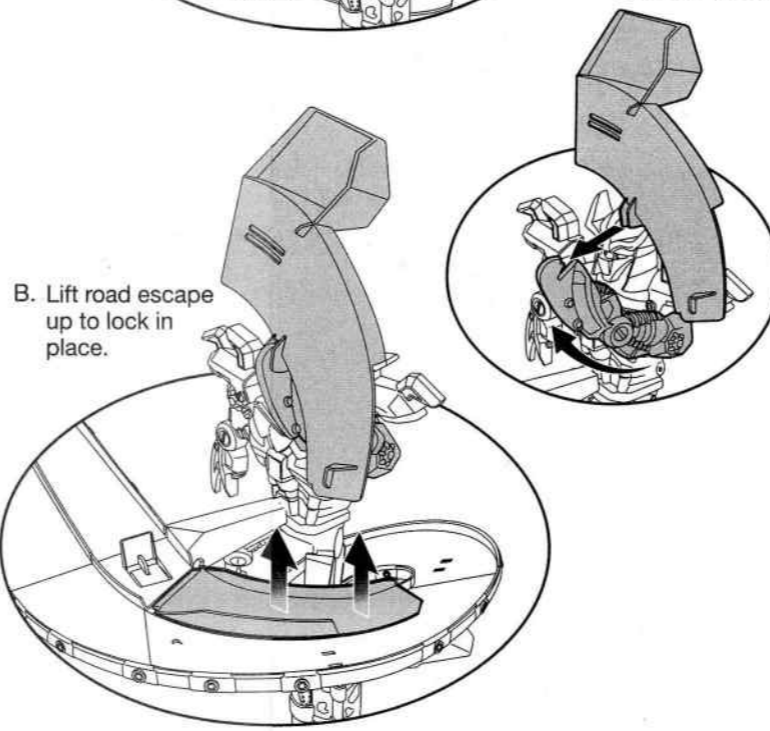

TEENAGE MUTANT NINJA TURTLES™

TURTLES' REVENGE

Assembly:

5 Attach Shredder at 5A and 5B.

Features:

1. Launch Tmachine vehicle on outside lane to avoid Shredder.

2. Launch Tmachine vehicle on inside lane and escape below!

Set Crushing Arm:

A. Lift arm and Highway piece up to lock in place.

If arm is already up attach Highway piece as shown.

For more detailed instructions visit www.Playmatestoys.com

Ages 3 and up
Asst. #97960
Item #97961