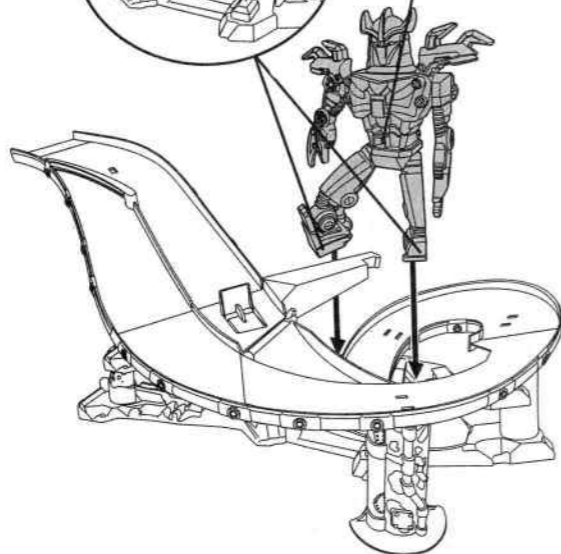

TEENAGE MUTANT NINJA TURTLES™

TURTLES' REVENGE

Assembly:

5 Attach Shredder at 5A and 5B.

Features:

1. Launch Tmachine vehicle on outside lane to avoid Shredder.

2. Launch Tmachine vehicle on inside lane and escape below!

Set Crushing Arm:

A. Lift arm and Highway piece up to lock in place.

If arm is already up attach Highway piece as shown.

For more detailed instructions visit www.Playmatestoys.com

Ages 3 and up
Asst. #97960
Item #97961