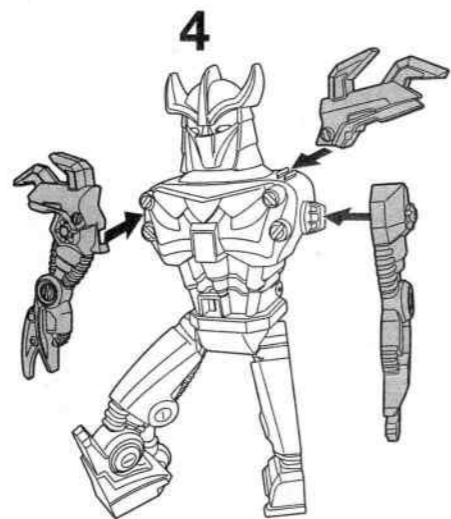

TEENAGE MUTANT NINJA TURTLES™

TURTLES' REVENGE

Assembly:

5 Attach Shredder at 5A and 5B.

Features:

1. Launch Tmachine vehicle on outside lane to avoid Shredder.

2. Launch Tmachine vehicle on inside lane and escape below!

Set Crushing Arm:

A. Lift arm and Highway piece up to lock in place.

If arm is already up attach Highway piece as shown.

For more detailed instructions visit www.Playmatestoys.com

Ages 3 and up
Asst. #97960
Item #97961