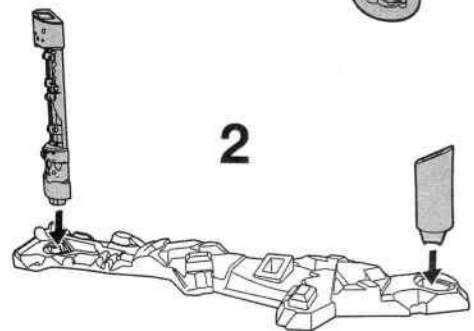

TEENAGE MUTANT NINJA TURTLES™

TURTLES' REVENGE

Assembly:

5 Attach Shredder at 5A and 5B.

Features:

1. Launch Tmachine vehicle on outside lane to avoid Shredder.

2. Launch Tmachine vehicle on inside lane and escape below!

Set Crushing Arm:

A. Lift arm and Highway piece up to lock in place.

If arm is already up attach Highway piece as shown.

For more detailed instructions visit www.Playmatestoys.com

Ages 3 and up
Asst. #97960
Item #97961