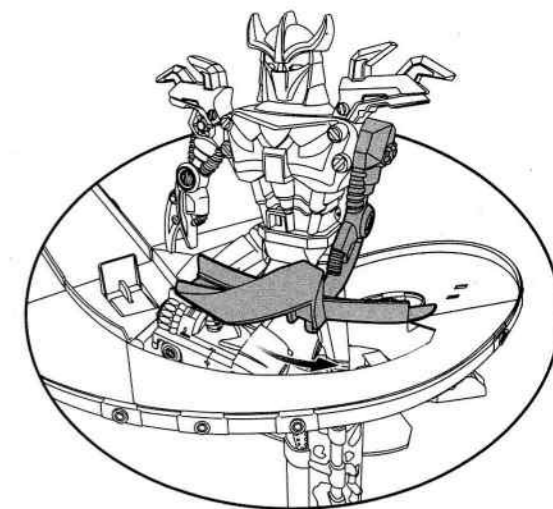

TEENAGE MUTANT NINJA TURTLES™

TURTLES' REVENGE

Assembly:

5 Attach Shredder at 5A and 5B.

Features:

1. Launch Tmachine vehicle on outside lane to avoid Shredder.

2. Launch Tmachine vehicle on inside lane and escape below!

Set Crushing Arm:

A. Lift arm and Highway piece up to lock in place.

If arm is already up attach Highway piece as shown.

For more detailed instructions visit www.Playmatestoys.com

Ages 3 and up
Asst. #97960
Item #97961