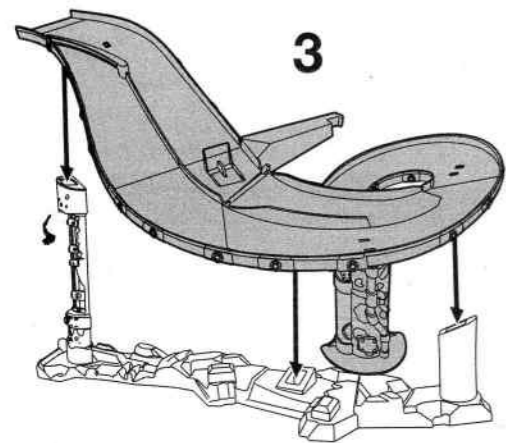

TEENAGE MUTANT NINJA TURTLES™

TURTLES' REVENGE

Assembly:

5 Attach Shredder at 5A and 5B.

Features:

1. Launch Tmachine vehicle on outside lane to avoid Shredder.

2. Launch Tmachine vehicle on inside lane and escape below!

Set Crushing Arm:

A. Lift arm and Highway piece up to lock in place.

If arm is already up attach Highway piece as shown.

For more detailed instructions visit www.Playmatestoys.com

Ages 3 and up
Asst. #97960
Item #97961