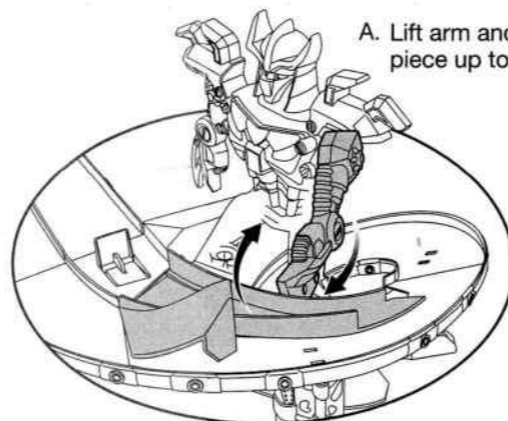

TEENAGE MUTANT NINJA TURTLES™

TURTLES' REVENGE

Assembly:

5 Attach Shredder at 5A and 5B.

Features:

1. Launch Tmachine vehicle on outside lane to avoid Shredder.

2. Launch Tmachine vehicle on inside lane and escape below!

Set Crushing Arm:

A. Lift arm and Highway piece up to lock in place.

If arm is already up attach Highway piece as shown.

For more detailed instructions visit www.Playmatestoys.com

Ages 3 and up
Asst. #97960
Item #97961