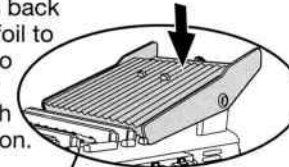

TEENAGE MUTANT NINJA TURTLES™

PARTY WAGON

1. LABELS:

Apply labels where numbers show.
Please apply the labels
before assembly.

2. ASSEMBLY:

Attach pieces as shown.

ACTIVATION:

Open front of
vehicle to put
figures into
driver and rider
positions.

Open back doors to get
everyone on board.

Attach figure to
inside of armor door
as shown, then
swing figure out for
battle mode.

1. Press back
of airfoil to
lift into
ready
launch
position.

2. Insert missiles
projectiles as shown.