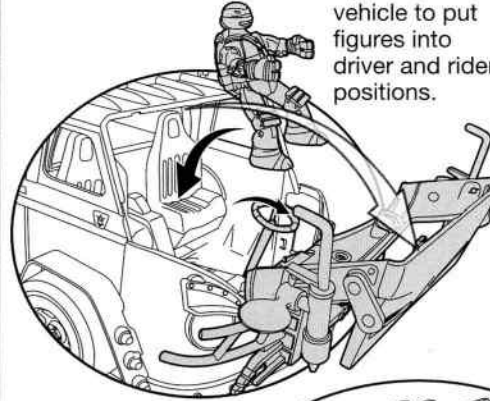

TEENAGE MUTANT NINJA TURTLES™

PARTY WAGON

1. LABELS:

Apply labels where numbers show.
Please apply the labels
before assembly.

2. ASSEMBLY:

Attach pieces as shown.

ACTIVATION:

Open front of
vehicle to put
figures into
driver and rider
positions.

Open back doors to get
everyone on board.

Attach figure to
inside of armor door
as shown, then
swing figure out for
battle mode.

1. Press back
of airfoil to
lift into
ready
launch
position.

2. Insert missiles
projectiles as shown.