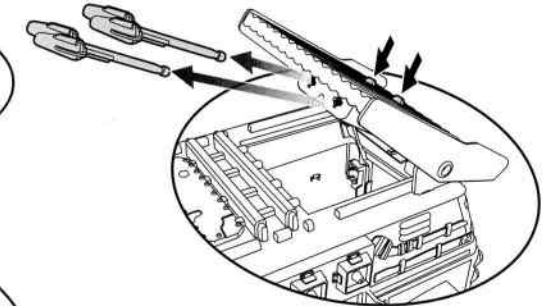

TEENAGE MUTANT NINJA TURTLES™

PARTY WAGON

1. LABELS:

Apply labels where numbers show.
Please apply the labels
before assembly.

2. ASSEMBLY:

Attach pieces as shown.

ACTIVATION:

Open front of
vehicle to put
figures into
driver and rider
positions.

Open back doors to get
everyone on board.

Attach figure to
inside of armor door
as shown, then
swing figure out for
battle mode.

1. Press back
of airfoil to
lift into
ready
launch
position.

2. Insert missiles
projectiles as shown.