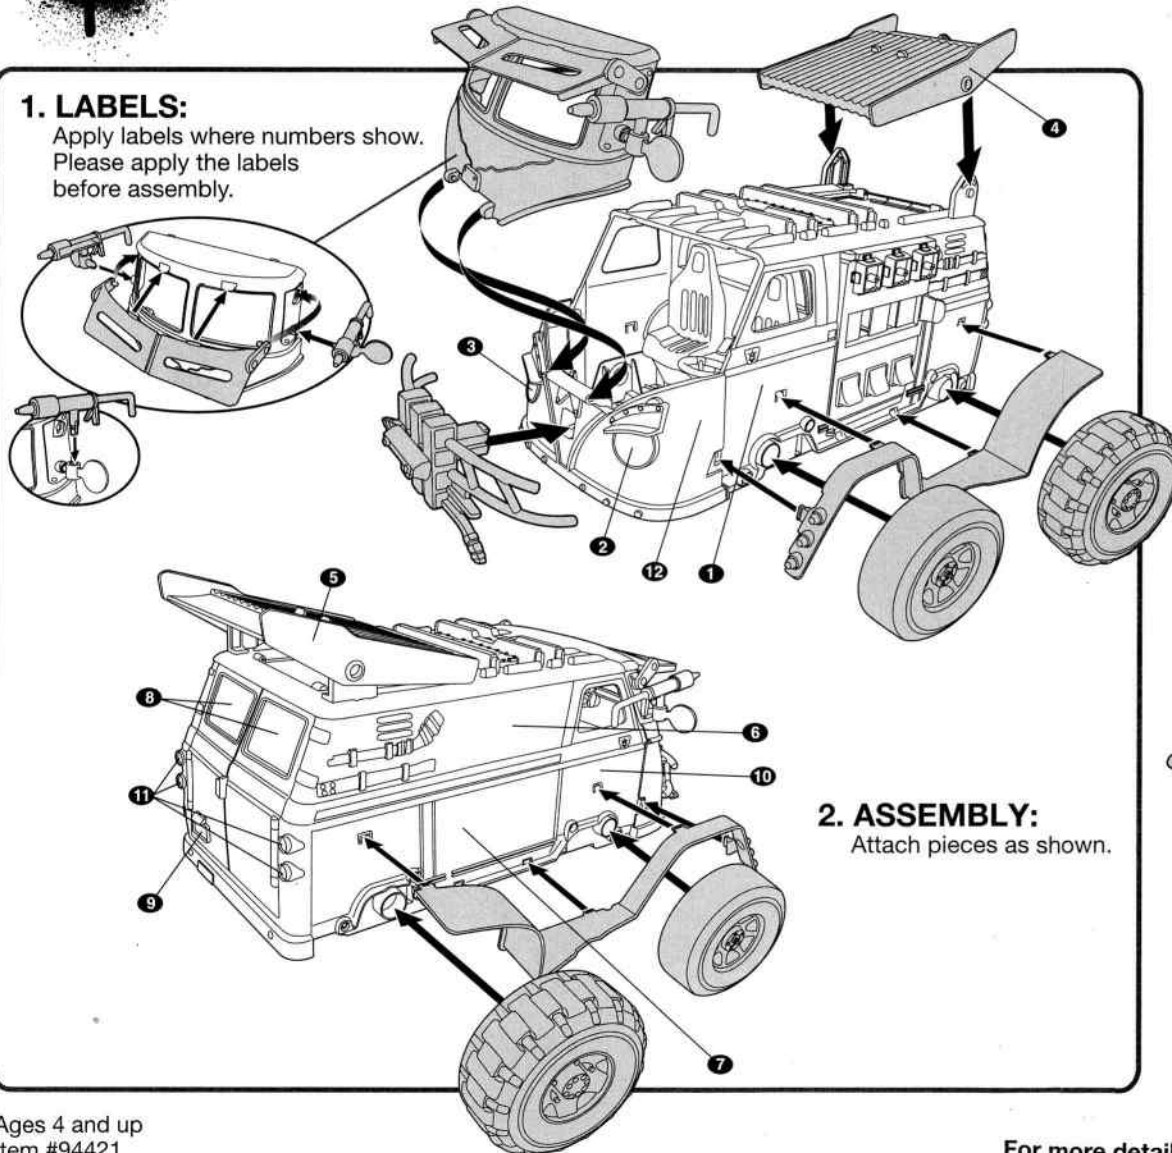

TEENAGE MUTANT NINJA TURTLES™

PARTY WAGON

1. LABELS:

Apply labels where numbers show.
Please apply the labels
before assembly.

2. ASSEMBLY:

Attach pieces as shown.

ACTIVATION:

Open front of
vehicle to put
figures into
driver and rider
positions.

Open back doors to get
everyone on board.

Attach figure to
inside of armor door
as shown, then
swing figure out for
battle mode.

1. Press back
of airfoil to
lift into
ready
launch
position.

2. Insert missiles
projectiles as shown.

For more detailed
instruction information
visit www.Playmatestoys.com
Figures sold separately

WARNING:
CHOKING HAZARD- Small parts. Not for Children under 3 years.