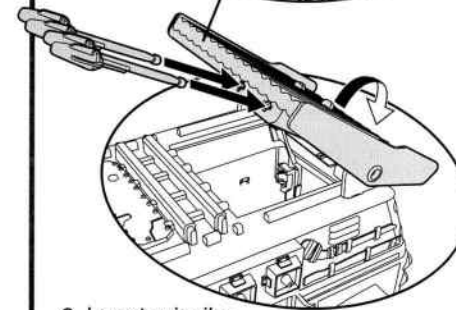

TEENAGE MUTANT NINJA TURTLES™

PARTY WAGON

1. LABELS:

Apply labels where numbers show.
Please apply the labels
before assembly.

2. ASSEMBLY:

Attach pieces as shown.

ACTIVATION:

Open front of
vehicle to put
figures into
driver and rider
positions.

Open back doors to get
everyone on board.

Attach figure to
inside of armor door
as shown, then
swing figure out for
battle mode.

1. Press back
of airfoil to
lift into
ready
launch
position.

2. Insert missiles
projectiles as shown.