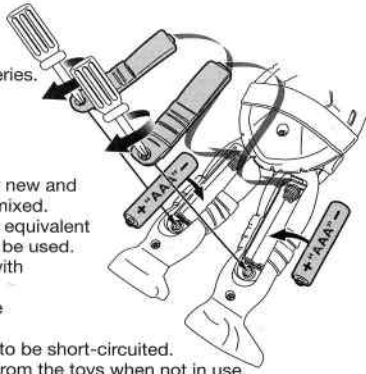

TALES OF THE TEENAGE MUTANT NINJA TURTLES

STRETCH 'N SHOUT MICHELANGELO

Warning: Do not stretch arm(s) and release like a sling shot.

To change batteries:

- Take out old batteries and replace with 2 new AAA batteries.
- Replace battery cover.

Battery Instructions:

- Non-rechargeable batteries are not to be recharged.
- Different types of batteries or new and used batteries are not to be mixed.
- Only batteries of the same or equivalent type as recommended are to be used.
- Batteries are to be inserted with the correct + and - polarity.
- Exhausted batteries are to be removed from the toy.
- The supply terminals are not to be short-circuited.
- Batteries are to be removed from the toys when not in use.
- Do not dispose of batteries in fire.
- Do not use rechargeable batteries.
- For electric toys using rechargeable batteries, the batteries should be charged under adult supervision.
- Batteries are only to be charged by persons of at least 8 years old.

Adult supervision is required to replace batteries.

Batteries Regulation:

Do not mix old and new batteries. Do not mix alkaline, standard (carbon-zinc), or rechargeable batteries.

This device complies with Part 15 of the FCC Rules.

Operation is subject to the following two conditions:

(1) this device may not cause harmful interference, and (2) this device must accept any interference received, including interference that may cause undesired operation. Under the environment with severe electrostatic discharge, the product may malfunction and requires user reset.

To reset: Unscrew battery cover, remove batteries and install again.

Warning: Changes or modifications to this unit not expressly approved by the party responsible for compliance could void the user's authority to operate the equipment.

NOTE: This equipment has been tested and found to comply with the limits for a Class B digital device, pursuant to Part 15 of the FCC Rules. These limits are designed to provide reasonable protection against harmful interference in a residential installation. This equipment generates, uses, and can radiate radio frequency energy and, if not installed and used in accordance with the instructions, may cause harmful interference to radio communications. However, there is no guarantee that interference will not occur in a particular installation. If this equipment does cause harmful interference to radio or television reception, which can be determined by turning the equipment off and on, the user is encouraged to try to correct the interference by one or more of the following measures:

- Reorient or relocate the receiving antenna.
- Increase the separation between the equipment and receiver.
- Connect the equipment into an outlet on a circuit different from that to which the receiver is connected.
- Consult the dealer or an experienced radio TV technician for help.

Distributor -
US Market
Only

Playmates Toys Inc.
909 N. Pacific Coast Highway,
Ste 800 El Segundo, CA 90245
Email: toys@playmatestoys.com

For more detailed instruction
information visit
www.Playmatestoys.com

Ages 4 and up
Item #84229

Playmates
TOYS

©2024 Viacom Overseas Holdings C.V. All Rights Reserved. Teenage Mutant Ninja Turtles and all related titles, logos and characters are trademarks of Viacom Overseas Holdings C.V. Nickelodeon and all related titles, logos and characters are trademarks of Viacom International Inc.
©2024 Playmates. Playmates International Company Ltd.
23/F, The Toy House, 100 Canton Road, TST, Kowloon, Hong Kong. PRINTED IN CHINA.
Please keep all relative information for further reference.