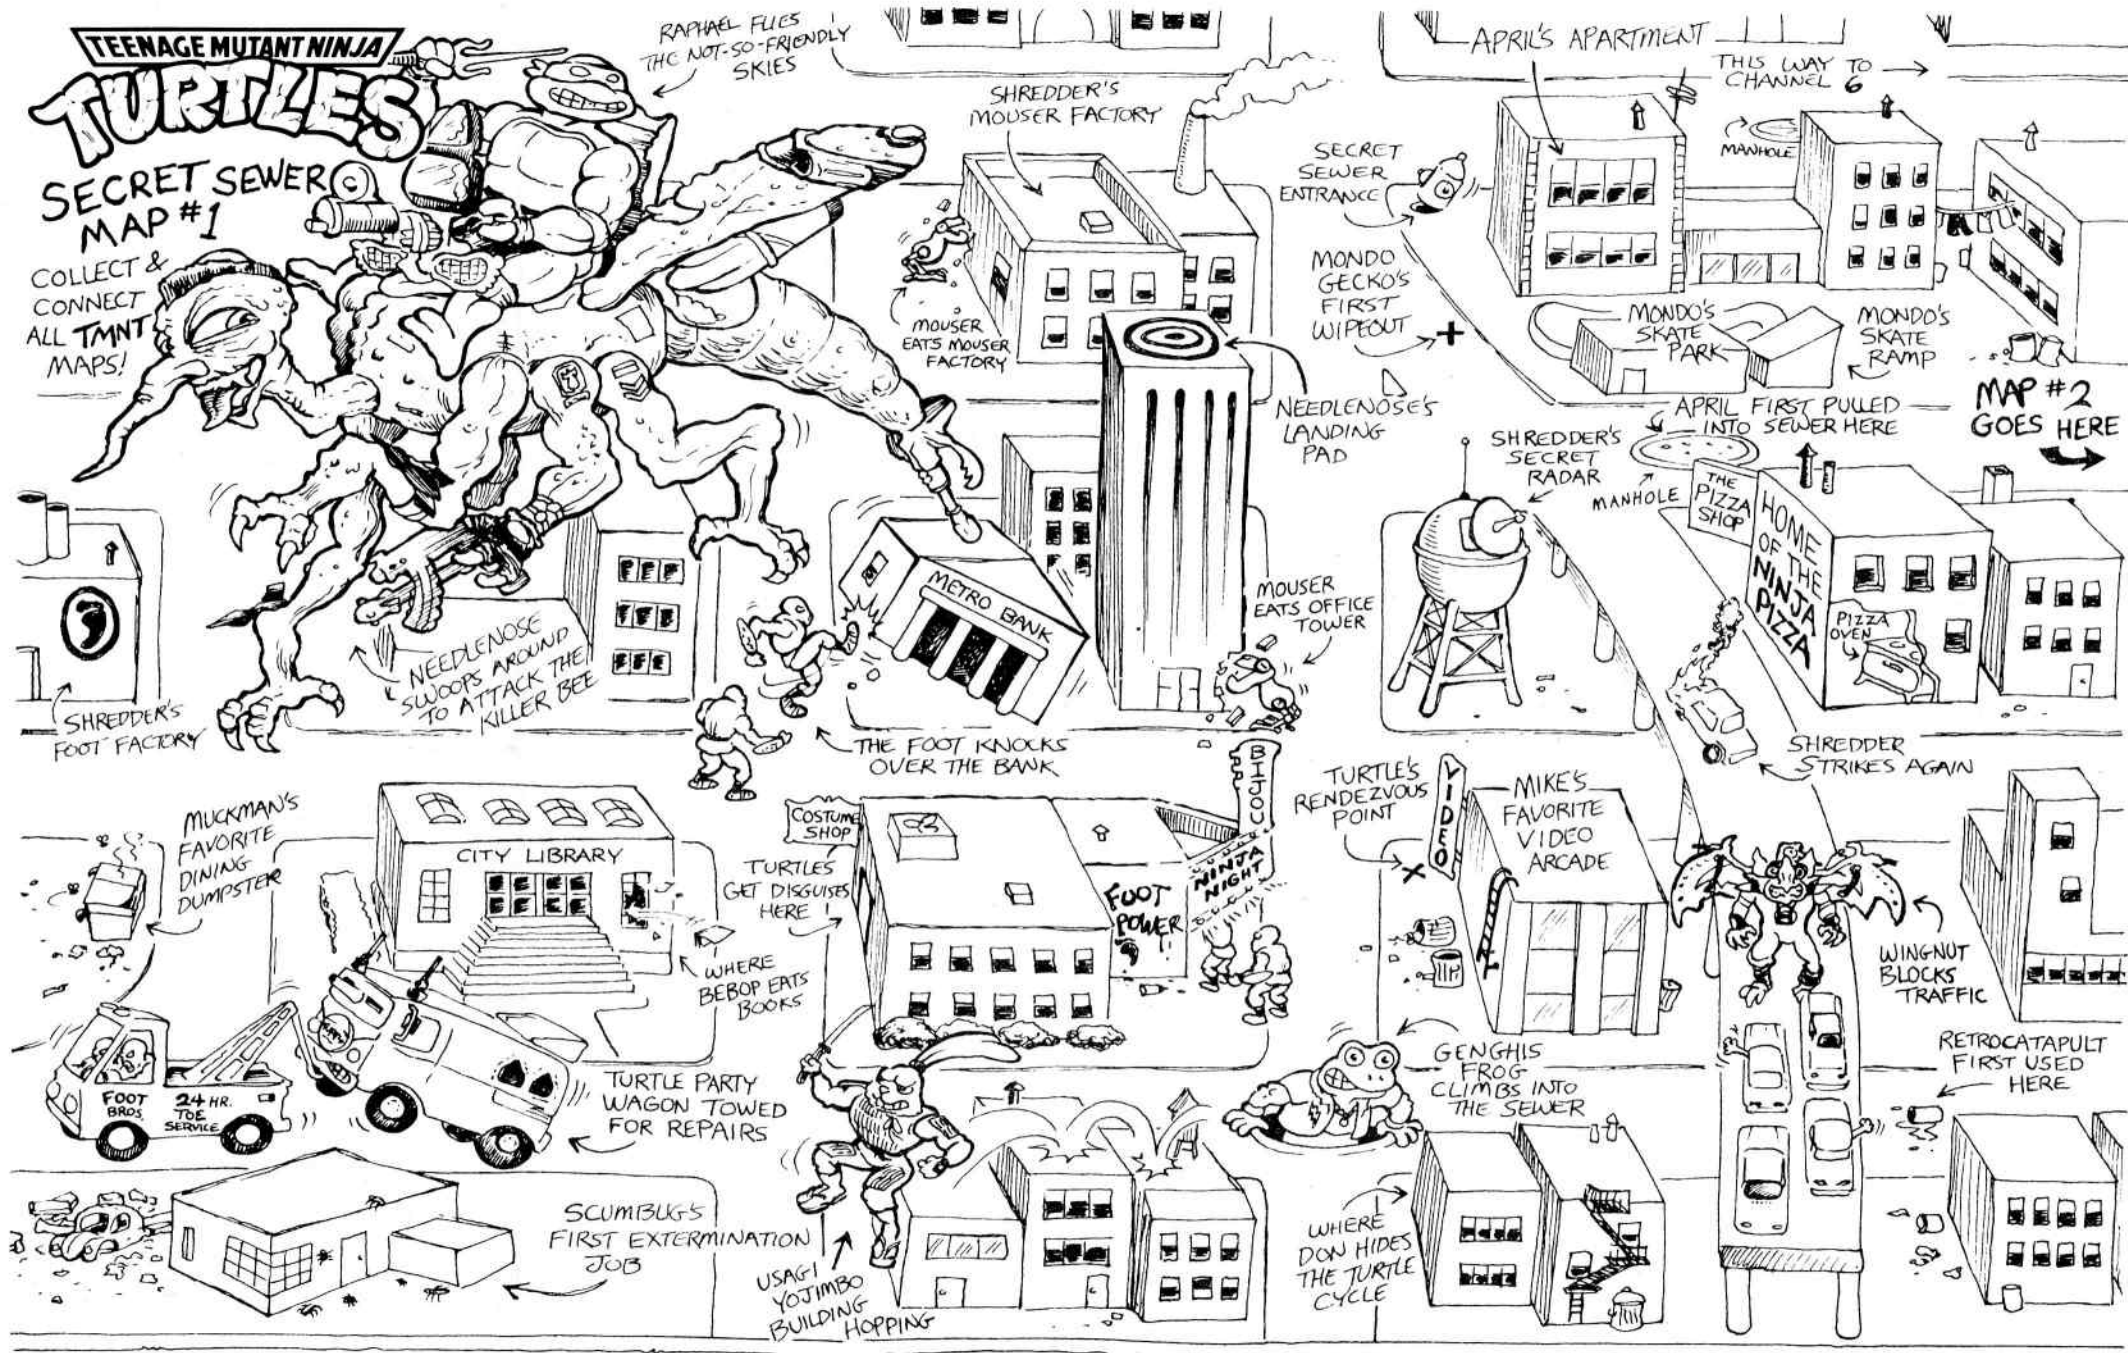

TEENAGE MUTANT NINJA TURTLES

SECRET SEWER MAP #1

COLLECT &
CONNECT
ALL TMNT
MAPS!

PRODUCED BY PANGEA
PASADENA, CA
© 1990 MIRAGE STUDIOS

MAP #4
GOES HERE

PRINTED IN HONG KONG

BY PLAYMATES TOYS, INC.