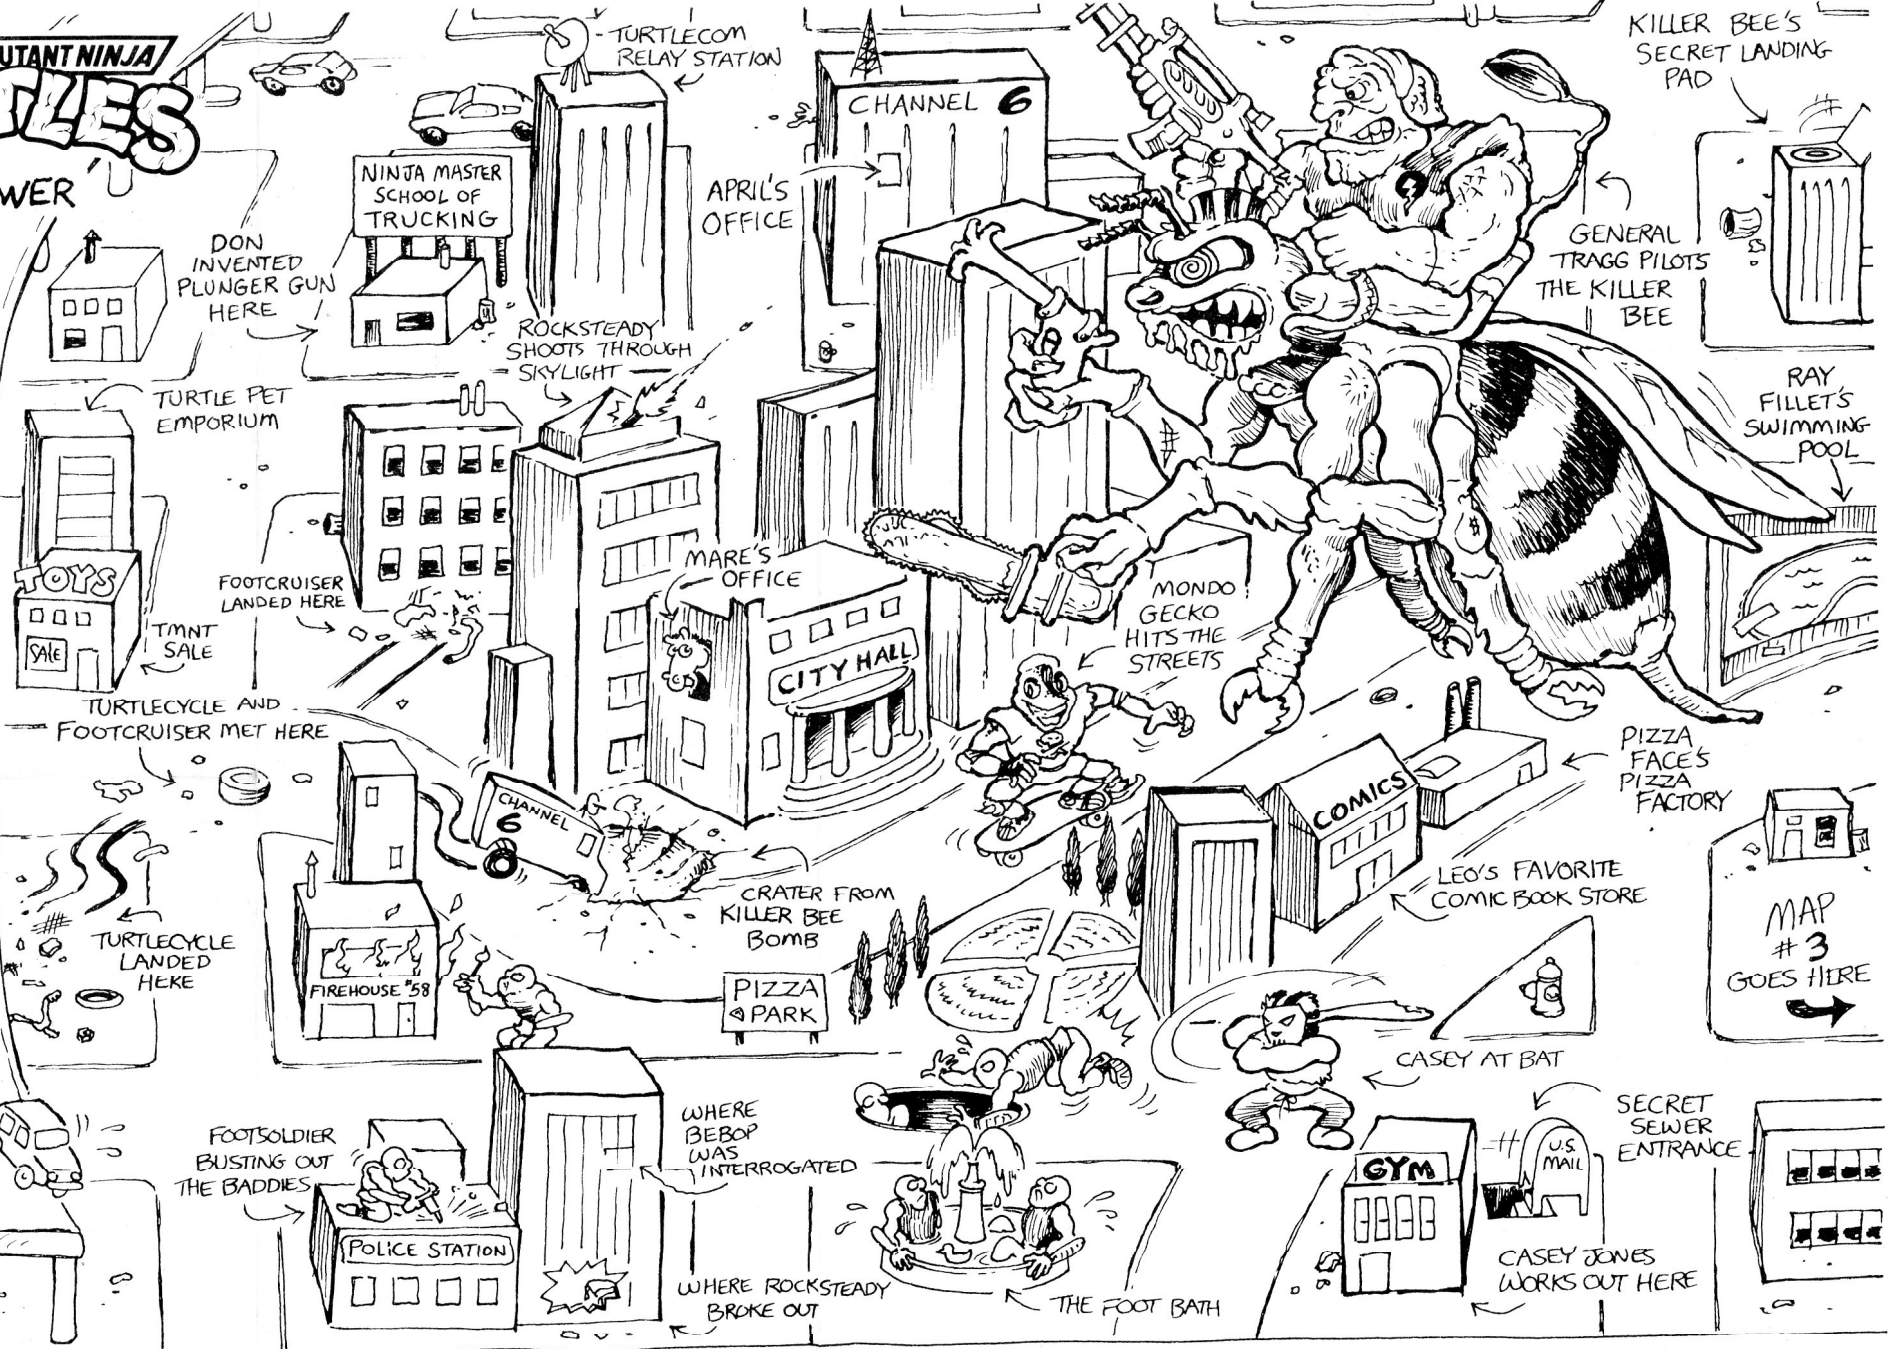

TEENAGE MUTANT NINJA

TURTLES

SECRET SEWER MAP #2

COLLECT &
CONNECT ALL
TMNT
MAPS!

MAP #1
GOES HERE

FOOTCRUISER
PUSHES CARS
OFF OF
FREEWAY

DON INVENTED
PLUNGER GUN
HERE

NINJA MASTER
SCHOOL OF
TRUCKING

FOOTCRUISER
LANDED HERE

TMNT
SALE

TURTLECYCLE AND
FOOTCRUISER MET HERE

MARE'S
OFFICE

CITY HALL

MONDO
GECKO
HITS THE
STREETS

PIZZA
FACE'S
PIZZA
FACTORY

LEO'S FAVORITE
COMIC BOOK STORE

MAP
#3
GOES HERE

TURTLECYCLE
LANDED
HERE

FIREHOUSE #58

CRATER FROM
KILLER BEE
BOMB

PIZZA
PARK

CASEY AT BAT

FOOTSOLDIER
BUSTING OUT
THE BADDIES

POLICE STATION

WHERE
BEBOP
WAS
INTERROGATED

WHERE ROCKSTEADY
BROKE OUT

THE FOOT BATH

GYM

U.S. MAIL

CASEY JONES
WORKS OUT HERE

SECRET
SEWER
ENTRANCE

MAP #5
GOES HERE