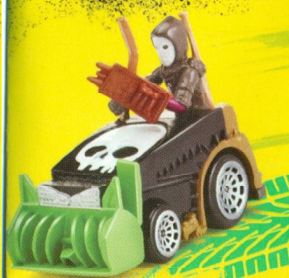

THE WORLD OF T-MACHINES

SINGLE PACK VEHICLES

Raph in Shellraiser

Leo in AT-3

Mikey in Hot Rod

Donnie in Service Truck

Leo in Stealth Bike

Splinter in Rat Attack

Shredder in Shreddermobile

Fishface in Shell Crusher

Tiger Claw in Safari Truck

Raph in Monster Truck

2 PACK VEHICLE SETS

Casey Jones in Ice Machine

Mikey in Patrol Buggy

Leo in Stealth Bike & Donnie in Service Truck

Leo in AT-3 & Fishface in Shell Crusher

Mikey in Hot Rod & Shredder in Shreddermobile

NINJA CHARGED COLORS!

Raph in Shellraiser & Splinter in Rat Attack

PLAYSETS

Connect sets!

SEWER GAS STATION* with Mikey in T-Rawket