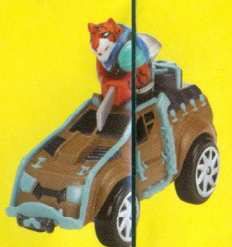

THE WORLD OF T-MACHINES

SINGLE PACK VEHICLES

Raph in Shellraiser

Leo in AT-3

Mikey in Hot Rod

Donnie in Service Truck

Leo in Stealth Bike

Splinter in Rat Attack

Shredder in Shreddermobile

Fishface in Shell Crusher

Tiger Claw in Safari Truck

Raph in Monster Truck

2 PACK VEHICLE SETS

Casey Jones in Ice Machine

Mikey in Patrol Buggy

Leo in Stealth Bike & Donnie in Service Truck

Leo in AT-3 & Fishface in Shell Crusher

Mikey in Hot Rod & Shredder in Shreddermobile

NINJA CHARGED COLORS!

Raph in Shellraiser & Splinter in Rat Attack

PLAYSETS

Connect sets!

SEWER GAS STATION* with Mikey in T-Rawket